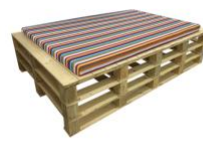

SF75rx
Pallet-rx Seat
173 x 115 x 46SH (cm)